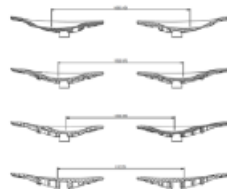

4in1 SEAT

4in1 action seat ☐

4in1 adjustable seat * ☐

Flat

Small

Medium

Large