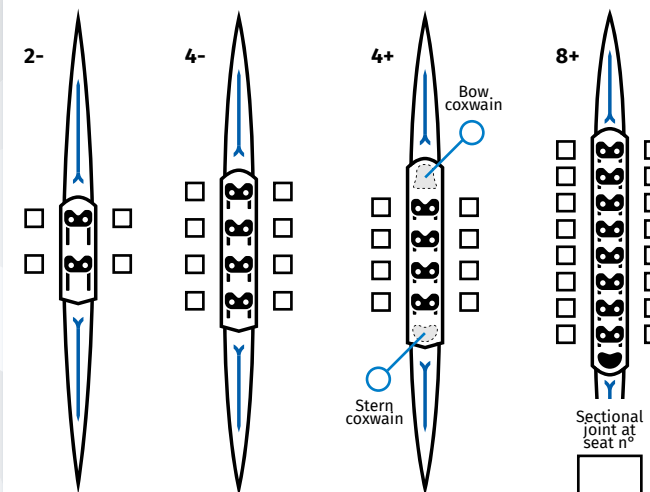

carbon backstay

Carbon wing rigger aliante CWA

Aluminium wing rigger AW

carbon backstay

ONLY FOR SCULL
Aluminium wing rigger aliante AWA *

The oarlock is aligned to the working line. On wing and aliante riggers, it can be adjusted from 4cm towards stern to 8 cm towards bow.

Aluminium rigger AS

Carbon tubular rigger CT

The oarlock is aligned to the working line, but it can be supplied cm _____ towards the bow, on request.

SCULL/SWEEP RIGGERS: SPAN & HEIGHT [cm]

SCULL RIGGER

SWEEP RIGGER

* it can exceed World Rowing weight

FOOTSTRETCHER

Height (x):

cm

Maximum angle (α)
(ONLY FOR SINGLE SCULL):

39° 42° 45°

Crossbar to
work line (y):

cm