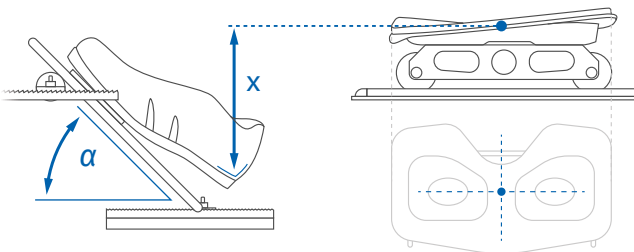

carbon backstay

Carbon wing rigger aliante CWA

Aluminium wing rigger AW

carbon backstay

ONLY FOR SCULL
Aluminium wing rigger aliante AWA *

The oarlock is aligned to the working line. On wing and aliante riggers, it can be adjusted from 4cm towards stern to 8 cm towards bow.

Aluminium rigger AS

Carbon tubular rigger CT

The oarlock is aligned to the working line, but it can be supplied cm _____ towards the bow, on request.

SCULL/SWEEP RIGGERS: SPAN & HEIGHT [cm]

SCULL RIGGER

SWEEP RIGGER

* it can exceed World Rowing weight

FOOTSTRETCHER

Height (x):

cm

Maximum angle (α)
(ONLY FOR SINGLE SCULL):

39° 42° 45°

Crossbar to
work line (y):

cm

REMARKS/SPECIAL REQUESTS

STEERING SHOE

Steering shoe
at FISA position n°

right foot left foot

FIN

Aluminium fin

Black anodized
aluminium fin *

MAS ROWING SHOES