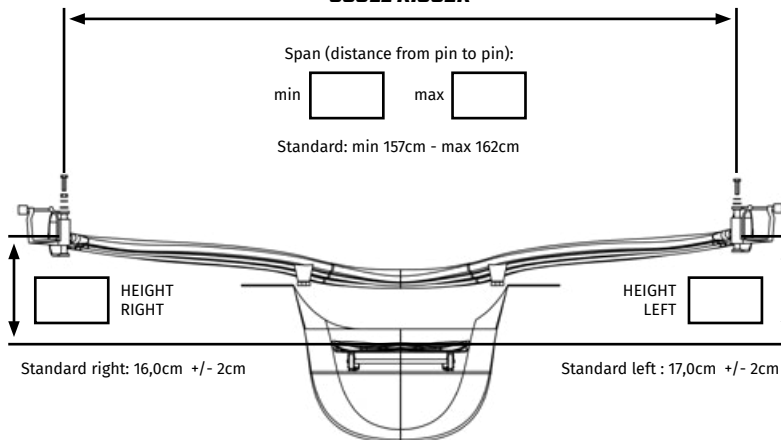

carbon backstay

Carbon wing rigger aliante CWA

Aluminium wing rigger AW

carbon backstay

ONLY FOR SCULL
Aluminium wing rigger aliante AWA *

The oarlock is aligned to the working line. On wing and aliante riggers, it can be adjusted from 4cm towards stern to 8 cm towards bow.

Aluminium rigger AS

Carbon tubular rigger CT

The oarlock is aligned to the working line, but it can be supplied cm _____ towards the bow, on request.

SCULL/SWEEP RIGGERS: SPAN & HEIGHT [cm]

SCULL RIGGER

SWEEP RIGGER

* it can exceed World Rowing weight

FOOTSTRETCHER

Height (x):

cm

Maximum angle (α)
(ONLY FOR SINGLE SCULL):

39° 42° 45°

Crossbar to
work line (y):

cm

Shoe size (for each seat):

n°1 n°2 n°3 n°4

n°5 n°6 n°7 n°8

Attention: MAS shoes use EUR shoe size system, find your correspondent size in the International Shoe Size Conversion Charts below:

MAS EUR	39	40	41	42	43	44
UK	6.5	7	7 ½	8	8 ½	9 ½
US	7	7.5	8	8 ½	9	10
JP	24.9	25.5	26.2	26.9	27.5	28.2