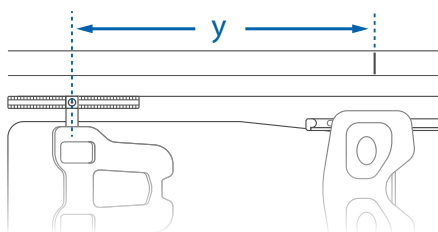

carbon backstay

Carbon wing rigger aliante CWA

Aluminium wing rigger AW

carbon backstay

ONLY FOR SCULL
Aluminium wing rigger aliante AWA *

The oarlock is aligned to the working line. On wing and aliante riggers, it can be adjusted from 4cm towards stern to 8 cm towards bow.

Aluminium rigger AS

Carbon tubular rigger CT

The oarlock is aligned to the working line, but it can be supplied cm _____ towards the bow, on request.

SCULL/SWEEP RIGGERS: SPAN & HEIGHT [cm]

SCULL RIGGER

SWEEP RIGGER

* it can exceed World Rowing weight

FOOTSTRETCHER

Height (x):

cm

Maximum angle (α)
(ONLY FOR SINGLE SCULL):

39° 42° 45°

Crossbar to
work line (y):

cm

REMARKS/SPECIAL REQUESTS

STEERING SHOE

Steering shoe
at FISA position n°

right foot left foot

FIN

Aluminium fin

Black anodized
aluminium fin *

MAS ROWING SHOES