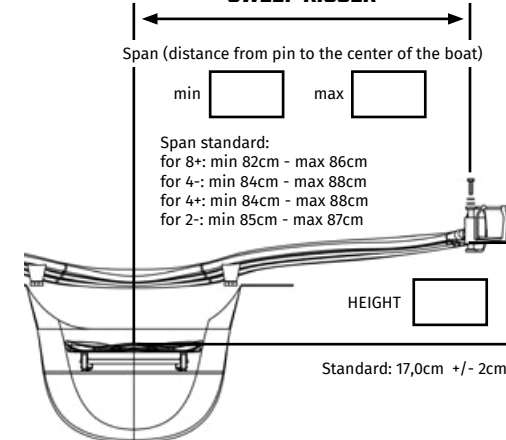

carbon backstay

Carbon wing rigger aliante CWA

Aluminium wing rigger AW

carbon backstay

ONLY FOR SCULL
Aluminium wing rigger aliante AWA *

The oarlock is aligned to the working line. On wing and aliante riggers, it can be adjusted from 4cm towards stern to 8 cm towards bow.

Aluminium rigger AS

Carbon tubular rigger CT

The oarlock is aligned to the working line, but it can be supplied cm _____ towards the bow, on request.

SCULL/SWEEP RIGGERS: SPAN & HEIGHT [cm]

SCULL RIGGER

SWEEP RIGGER

* it can exceed World Rowing weight

FOOTSTRETCHER

Height (x):

cm

Maximum angle (α)
(ONLY FOR SINGLE SCULL):

39° 42° 45°

Crossbar to
work line (y):

cm