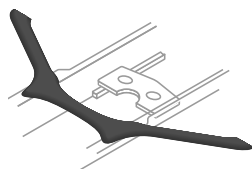

CLIENT (name/surname)

ORDER

ORDER DATE

BOAT TYPE

MOULD

CREW WEIGHT

RIGGER TYPE

Carbon wing rigger CW

carbon backstay

Carbon wing rigger aliante CWA

Aluminium wing rigger AW

carbon backstay

ONLY FOR SCULL
Aluminium wing rigger aliante AWA *

The oarlock is aligned to the working line. On wing and aliante riggers, it can be adjusted from 4cm towards stern to 8 cm towards bow.

Aluminium rigger AS

Carbon tubular rigger CT

The oarlock is aligned to the working line, but it can be supplied cm _____ towards the bow, on request.

SCULL/SWEEP RIGGERS: SPAN & HEIGHT [cm]

SCULL RIGGER

SWEEP RIGGER

* it can exceed World Rowing weight

FOOTSTRETCHER

Height (x):

cm

Maximum angle (α)
(ONLY FOR SINGLE SCULL):

39° 42° 45°

Crossbar to
work line (y):

cm